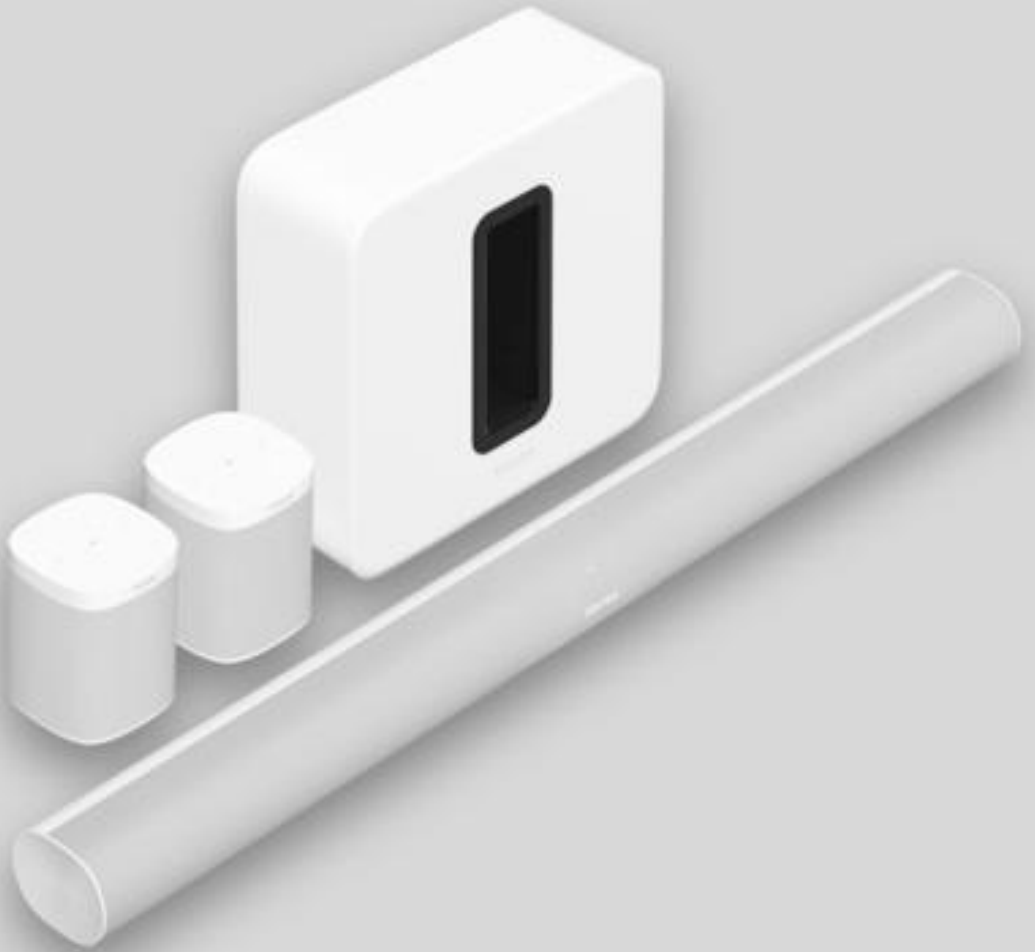

Entertainment Set

Sub + Beam

Sub- 77,999/-

Beam- 43,999/-

1,21,998/-

Surround Set

1 Sub + 1 Arc + 2 One SL

2 One SL- 39,998/-