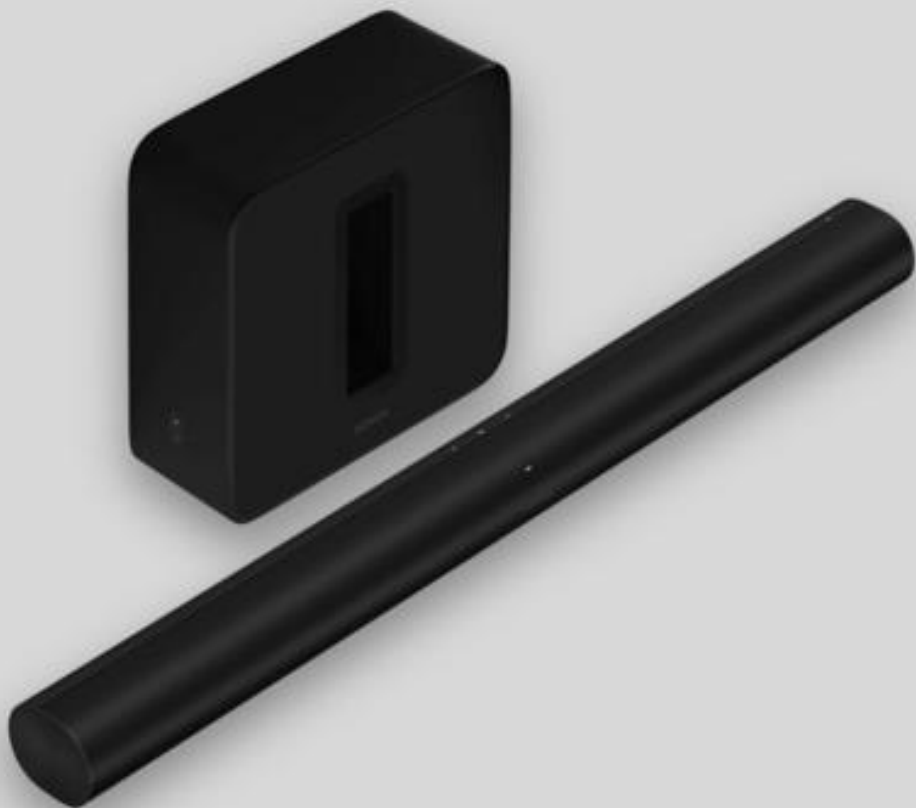

Entertainment Set

Sub + Arc

Sub- 77,999/-

Arc- 87,999/-

1,65,998/-

Surround Set

1 Sub + 1 Arc + 2 One SL

2 One SL - 39,998/-

Arc - 87,999/-

Sub - 77,999/-

2,05,996/-

Entertainment Set

Sub + Beam

Sub- 77,999/-

Beam- 43,999/-

1,21,998/-

Entertainment Set

Sub + Beam

Sub- 77,999/-

Beam- 43,999/-

1,21,998/-

Surround Set

1 Sub + 1 Arc + 2 One SL

2 One SL- 39,998/-