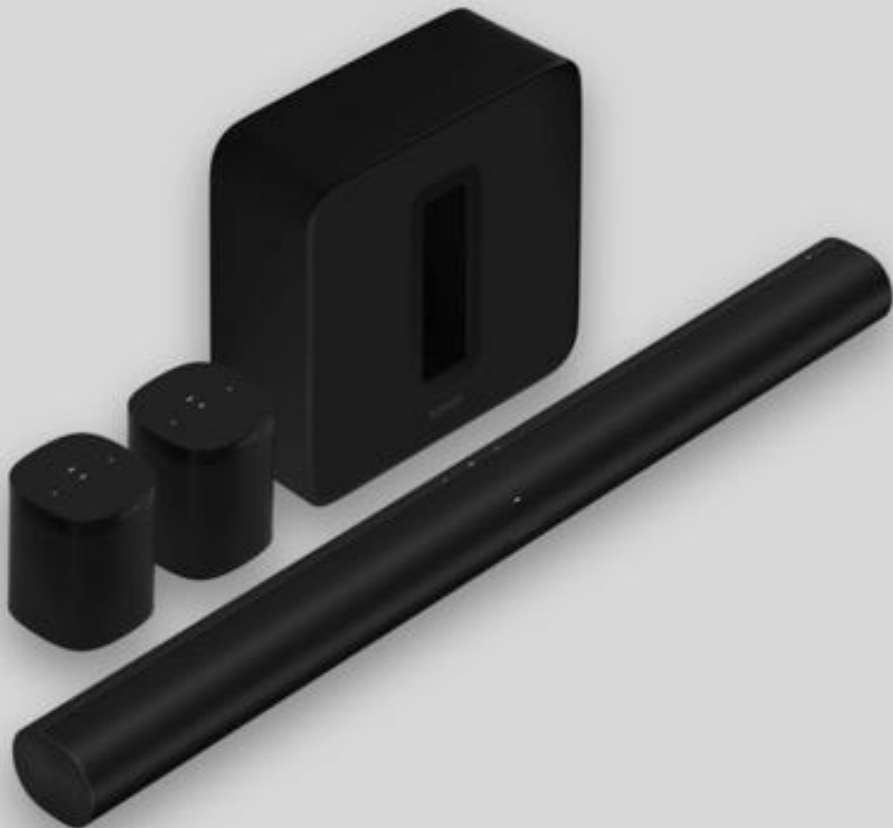

Entertainment Set

Sub + Arc

Sub- 77,999/-

Arc- 87,999/-

1,65,998/-

Surround Set

1 Sub + 1 Arc + 2 One SL

2 One SL - 39,998/-

Arc - 87,999/-

Sub - 77,999/-

2,05,996/-

Entertainment Set

Sub + Beam

Sub- 77,999/-

Beam- 43,999/-

1,21,998/-

Entertainment Set

Sub + Beam

Sub- 77,999/-

Beam- 43,999/-

1,21,998/-

Surround Set

1 Sub + 1 Arc + 2 One SL

2 One SL- 39,998/-